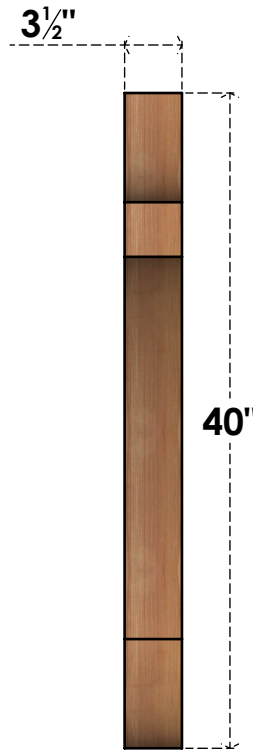

BRC04X34X40OLY00SWR

3 1/2"W X 34"D X 40"H OLYMPIC SMOOTH BRACE, WESTERN RED CEDAR

SIDE

FRONT

EKENA MILLWORK
 2300 WEST MAIN ST.
 CLARKSVILLE, TX 75426
 TOLL FREE: 866-607-0453
 WWW.EKENAMILLWORK.COM

NOTES

1. INSTALLATION TO BE COMPLETED IN ACCORDANCE WITH MANUFACTURER'S SPECIFICATIONS.
2. DRAWING MAY NOT BE TO SCALE
3. THIS DRAWING IS INTENDED FOR DESIGN AND PLANNING PURPOSES ONLY.
4. ALL INFORMATION CONTAINED HEREIN WAS CURRENT AT THE TIME OF DEVELOPMENT BUT MUST BE REVIEWED AND APPROVED BY THE PRODUCT MANUFACTURER TO BE CONSIDERED ACCURATE.
5. PRODUCTS ARE NOT KILN DRIED. THIS ITEM IS UNIQUE AND WILL CONTAIN THE NATURAL VARIATIONS THAT THE WOOD SPECIES OFFERS. THIS MAY RESULT IN VARIATIONS UP TO 1/4"