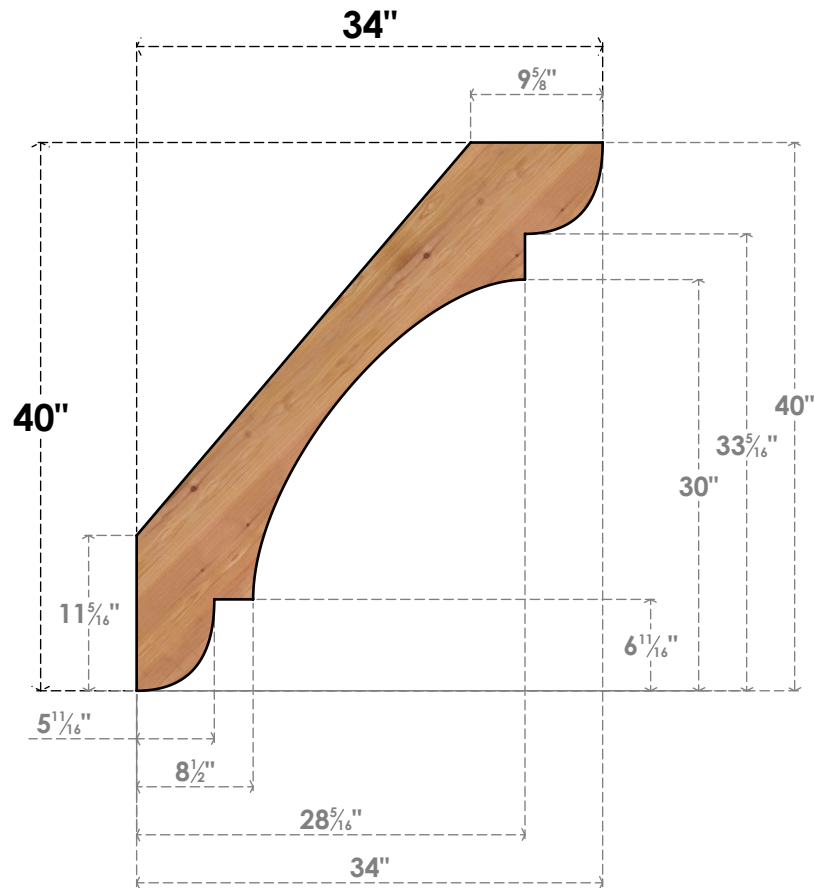

BRC04X34X40OLY00SWR

3 1/2"W X 34"D X 40"H OLYMPIC SMOOTH BRACE, WESTERN RED CEDAR

SIDE

FRONT

EKENA MILLWORK
 2300 WEST MAIN ST.
 CLARKSVILLE, TX 75426
 TOLL FREE: 866-607-0453
 WWW.EKENAMILLWORK.COM

NOTES

1. INSTALLATION TO BE COMPLETED IN ACCORDANCE WITH MANUFACTURER'S SPECIFICATIONS.
2. DRAWING MAY NOT BE TO SCALE
3. THIS DRAWING IS INTENDED FOR DESIGN AND PLANNING PURPOSES ONLY.
4. ALL INFORMATION CONTAINED HEREIN WAS CURRENT AT THE TIME OF DEVELOPMENT BUT MUST BE REVIEWED AND APPROVED BY THE PRODUCT MANUFACTURER TO BE CONSIDERED ACCURATE.
5. PRODUCTS ARE NOT KILN DRIED. THIS ITEM IS UNIQUE AND WILL CONTAIN THE NATURAL VARIATIONS THAT THE WOOD SPECIES OFFERS. THIS MAY RESULT IN VARIATIONS UP TO 1/4"